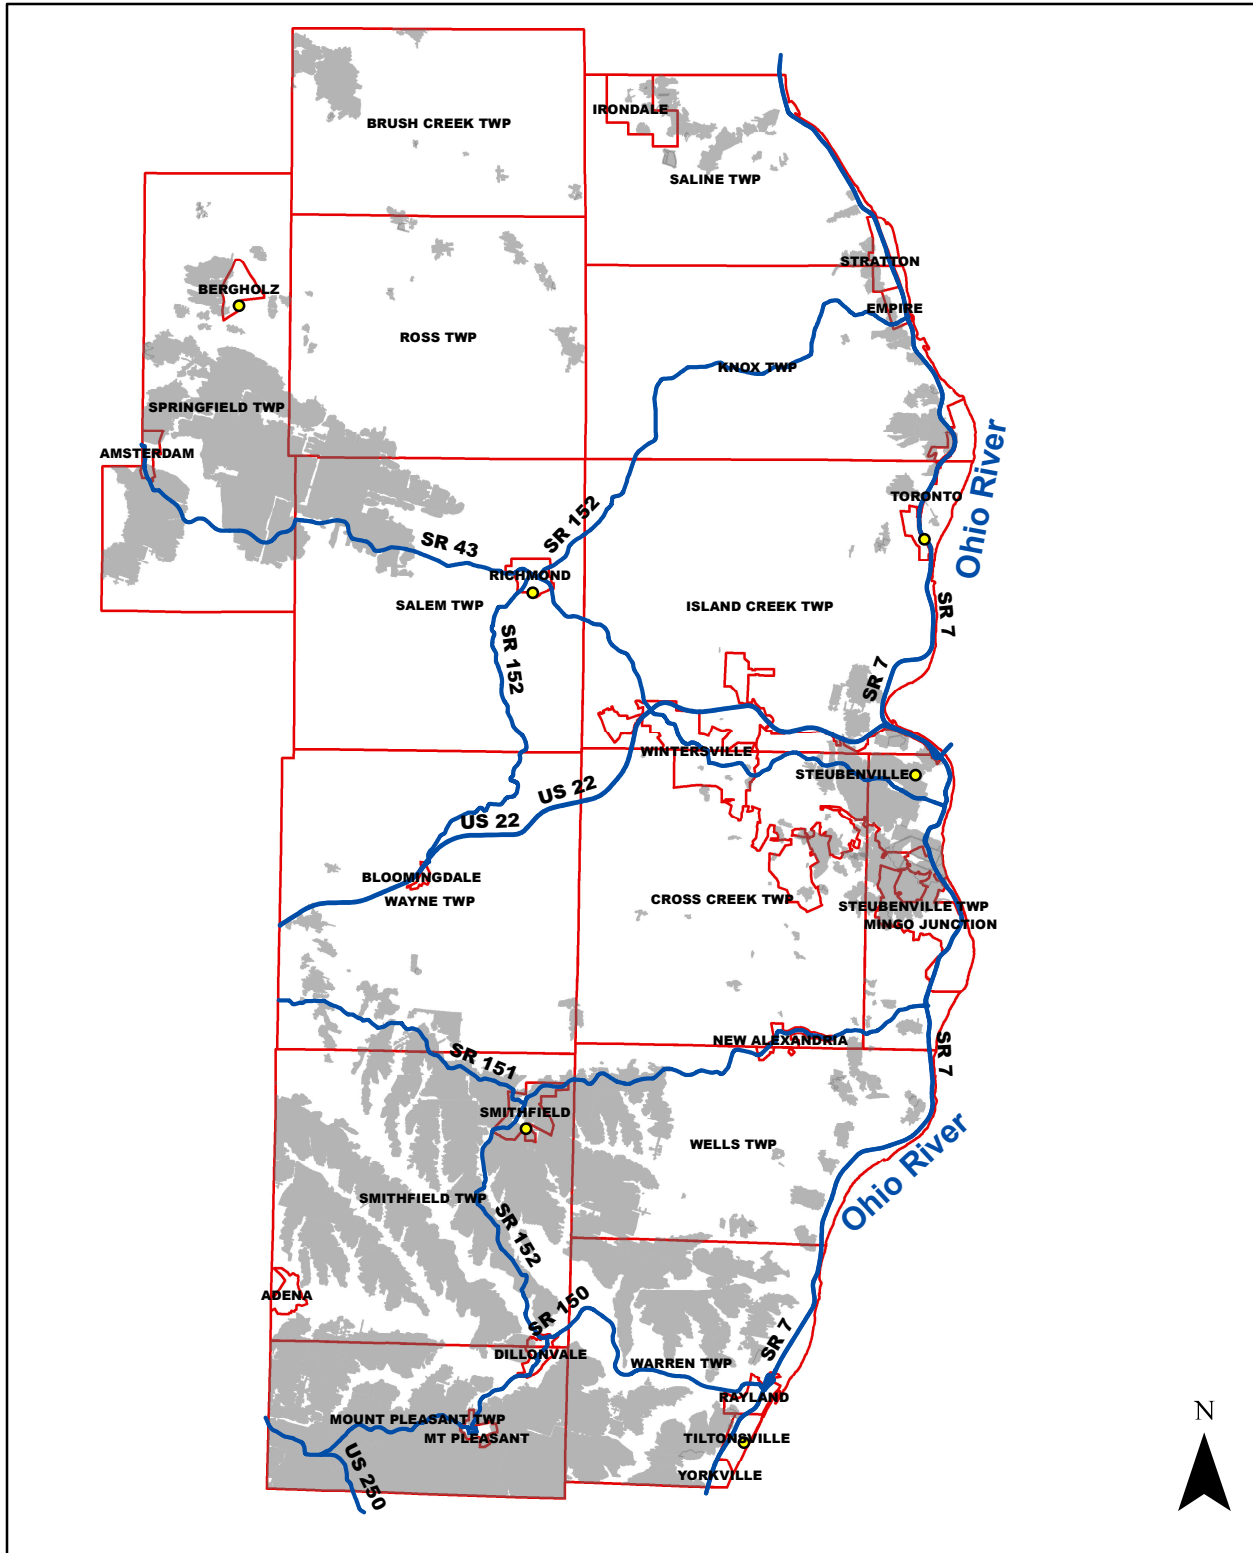

# Map 5: Abandoned Underground Mines in Jefferson County

 Abandoned Underground Mines

Source: ODNR  
 Map By Rich Fender JCRPC 2013