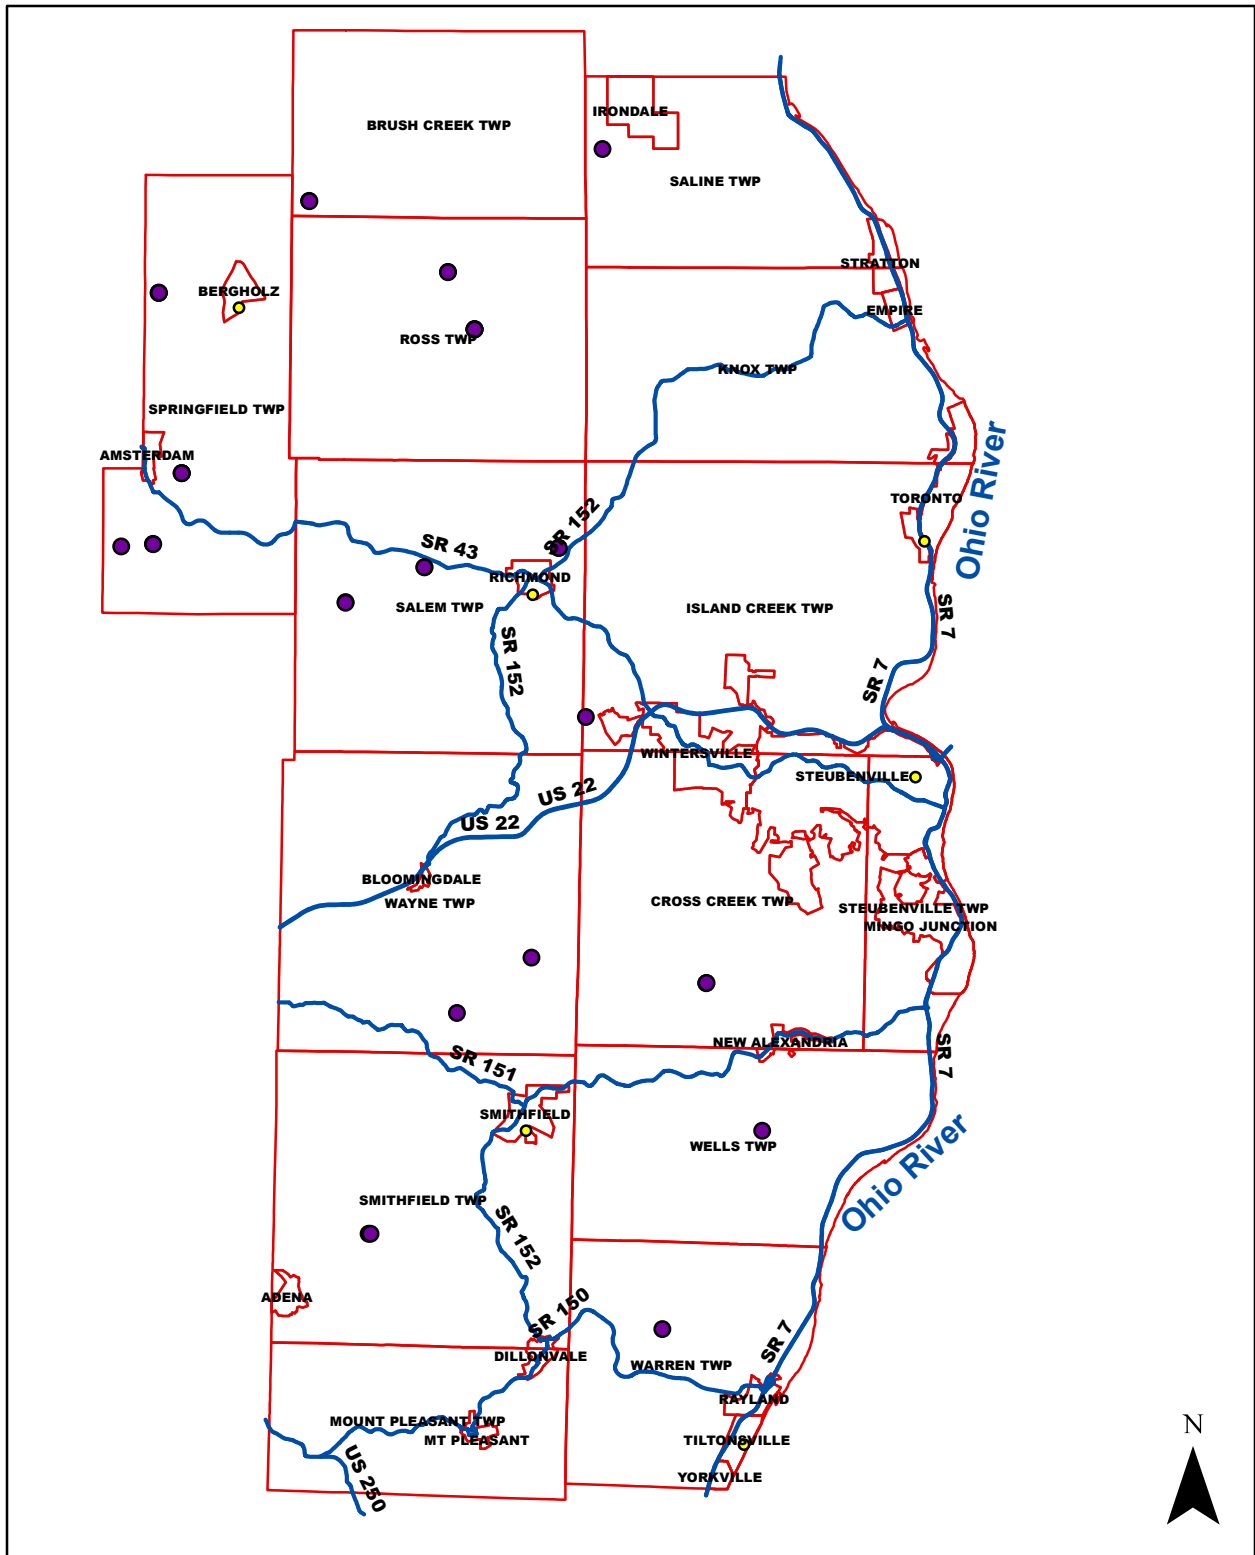

# Map 4: Jefferson County Utica Well Permit Locations

Source: ODNR

Data as of June 1, 2013

Map By Rich Fender JCRPC 2013