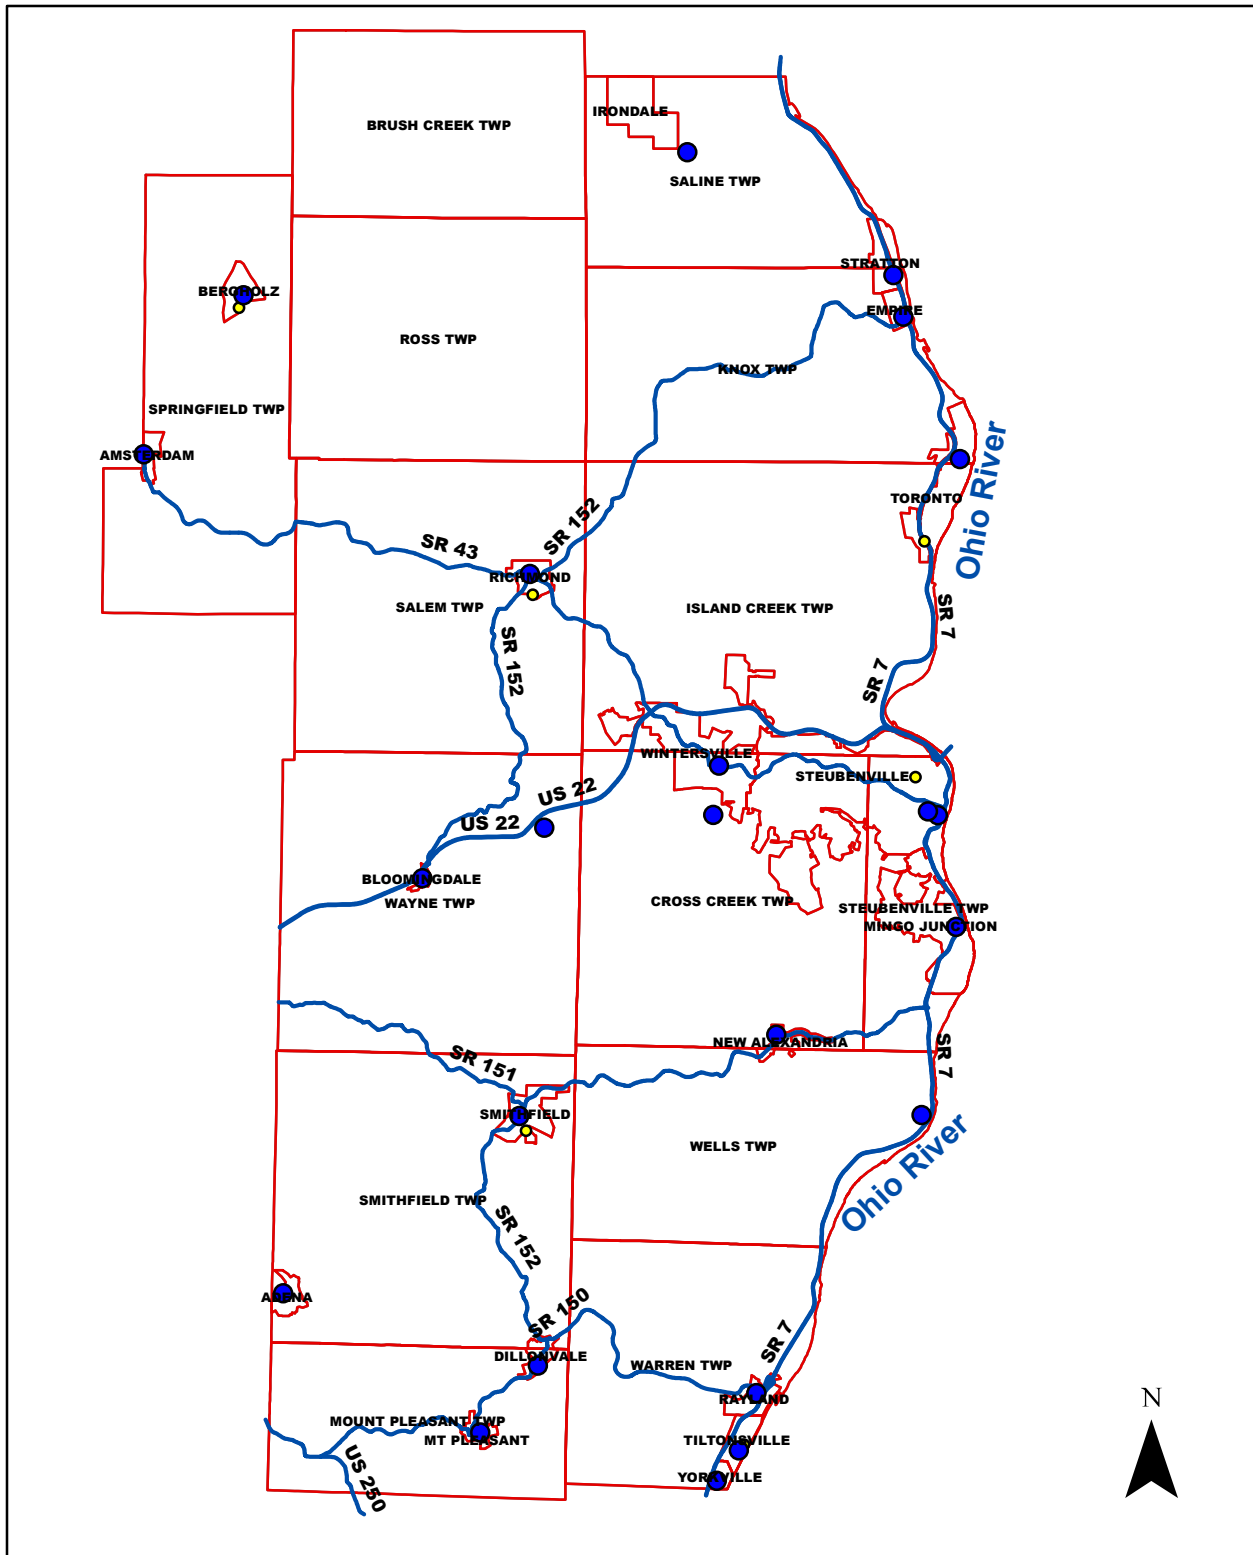

Map 23: Police Stations of Jefferson County

● Police Station locations

Sources FEMA and The Ohio Attorney General's Office
Map By Rich Fender JCRPC 2013