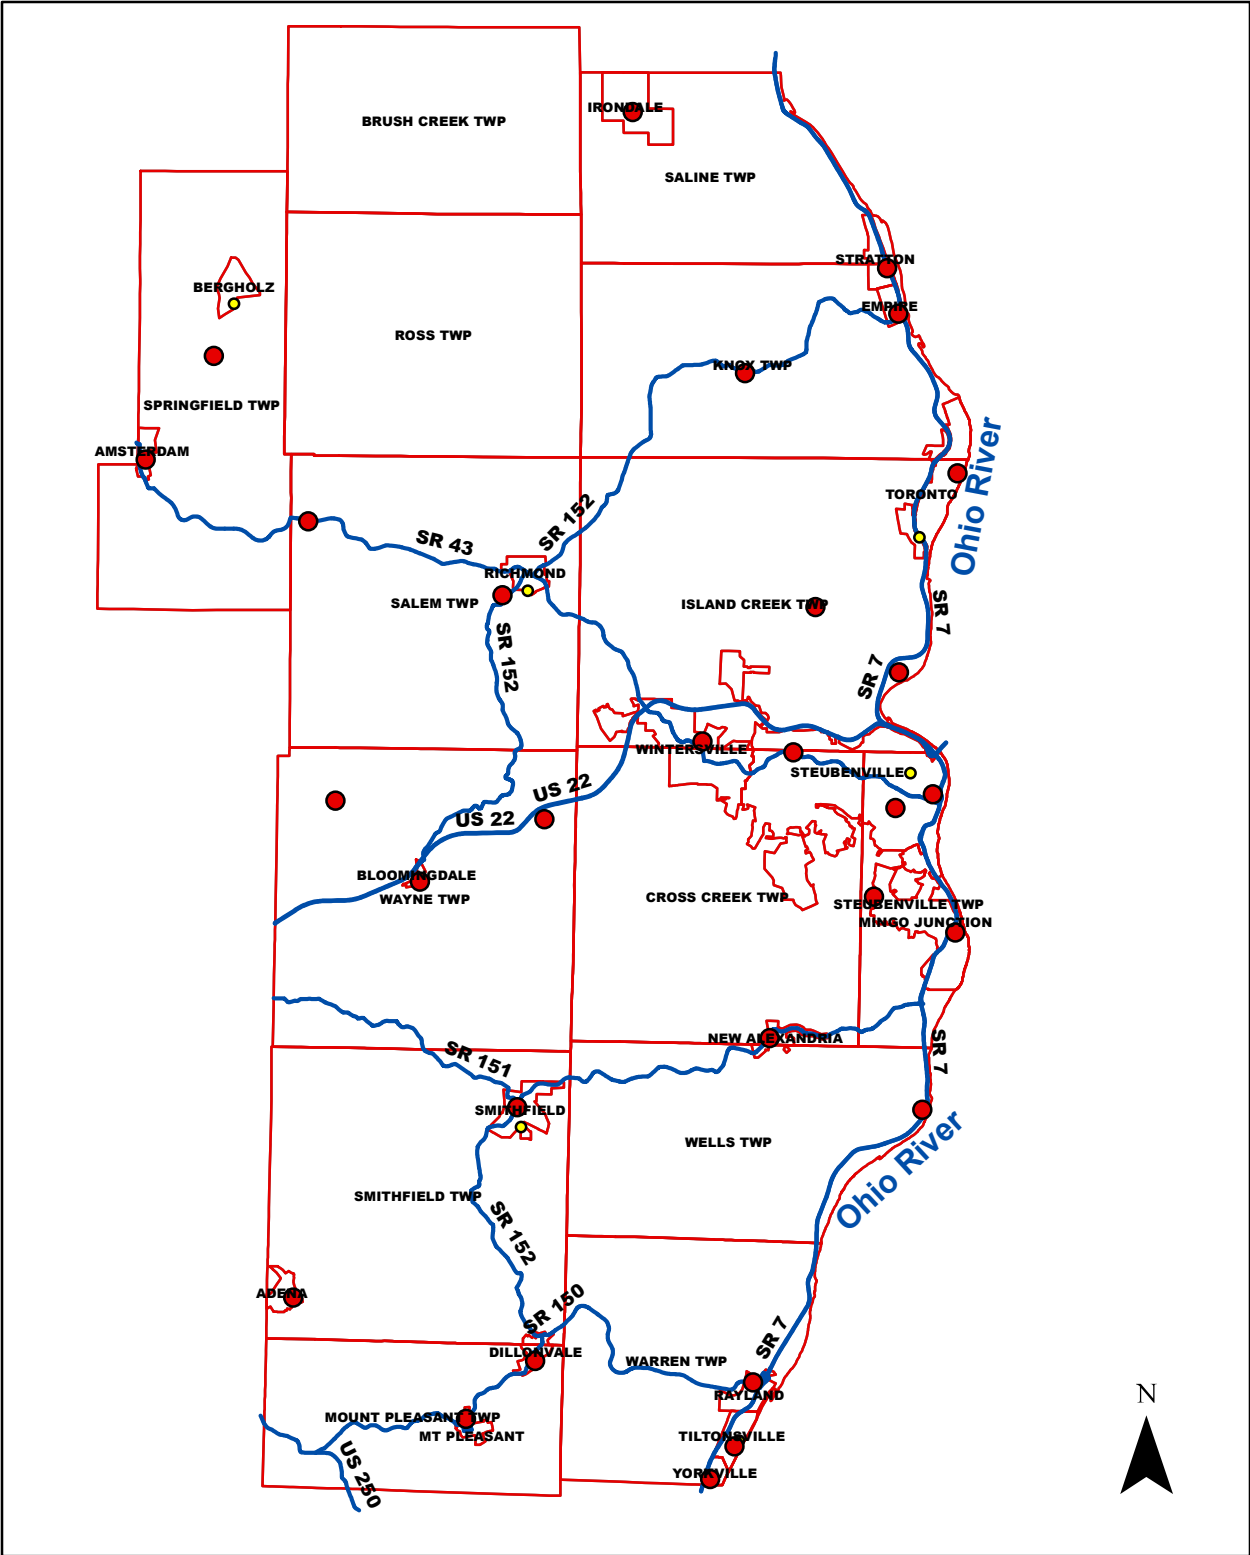

Map 25: Fire Station Locations of Jefferson County

Sources: FEMA and Ohio State Fire Marshal
Map By Rich Fender JCRPC 2013