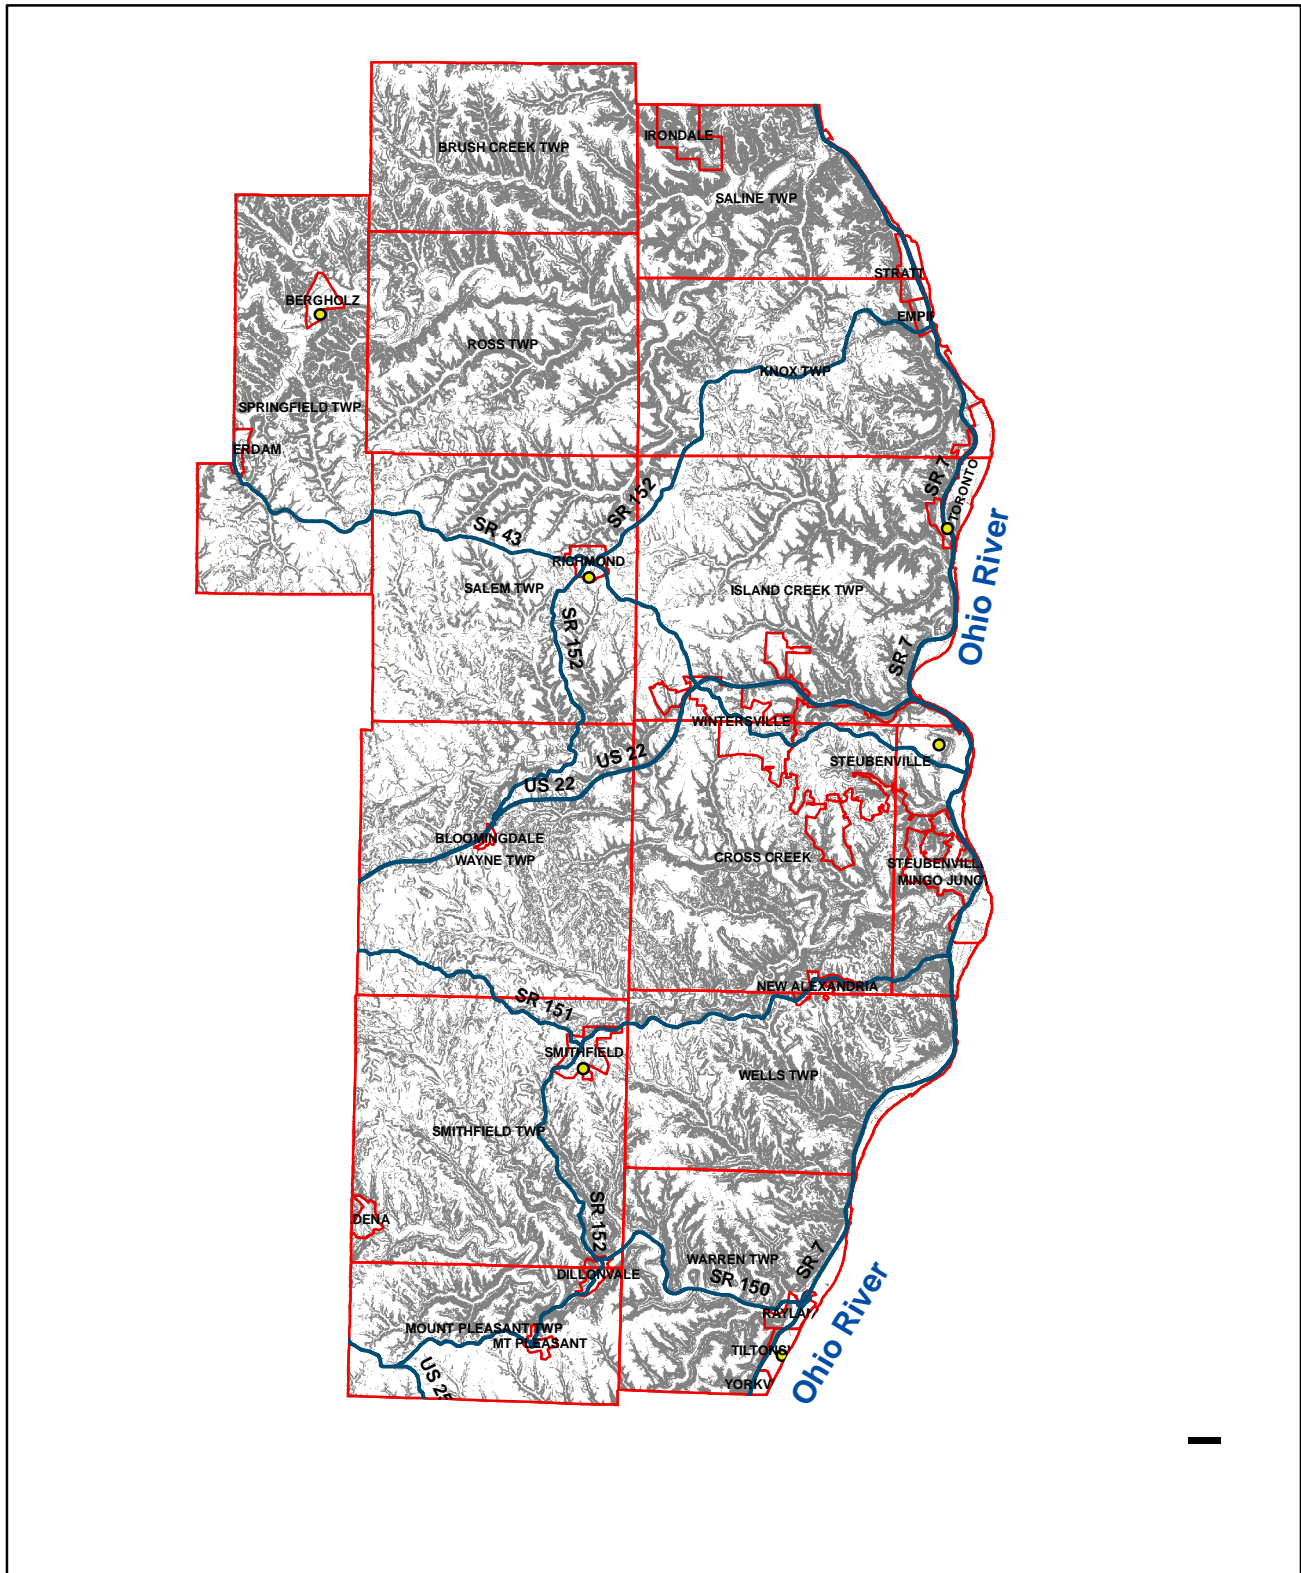

# Map 7: Jefferson County Steep Slopes

-  Slope less than 12%
-  Slope 12% or greater

Source: Ohio Statewide Imagery Program  
Map by Rich Fender JCRPC 2013